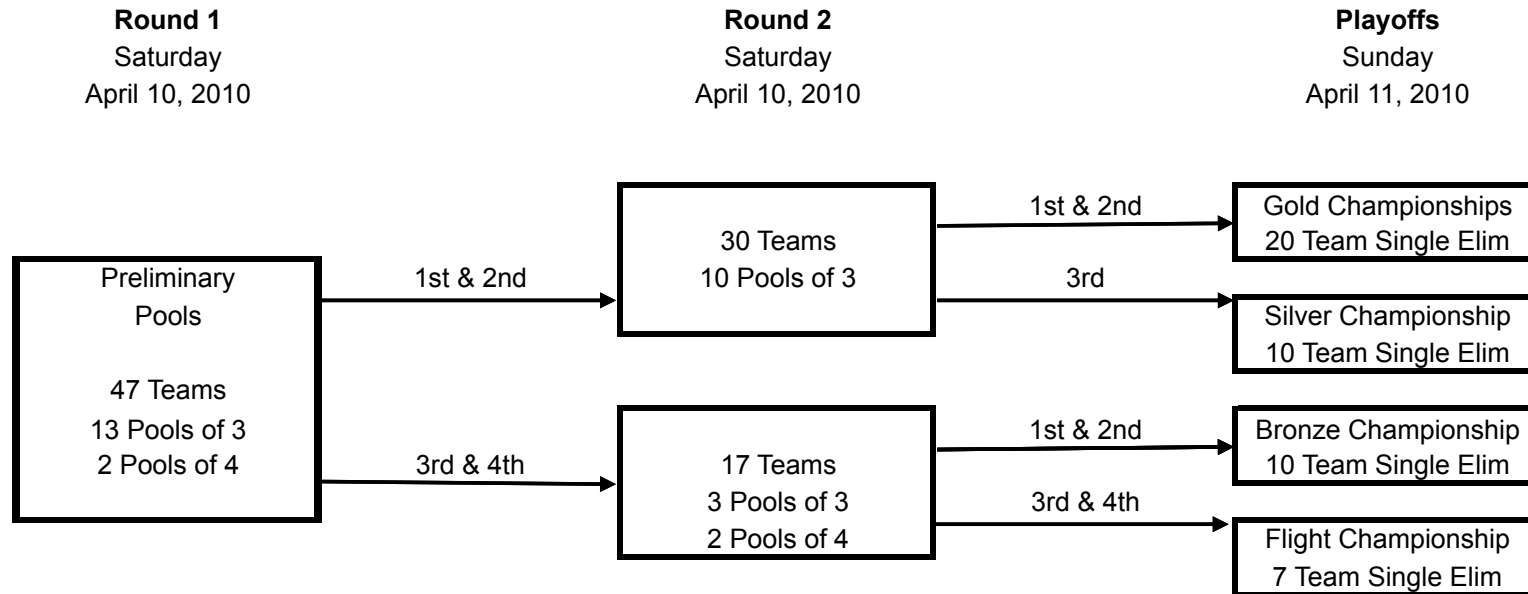

2010 Junior Region Bid Tournament

Girls 15

Tournament Structure

2010 Junior Region Bid Tournament

Girls 15

Team List

	Team Name	Team Code	Team Rep
1	Asics MAVS 15-2	FJ5MAVBC2HAG	Beach, David
2	Asics MAVS 15-3	FJ5MAVBC3HAG	Beach, David
3	Club Bear Volleyball 15-1	FJ5CBEAR1HAG	Daugherty, Sue
4	Club North Volleyball 15-1	FJ5CNVBC1HAG	Holland, Chelle
5	Club North Volleyball 15-2	FJ5CNVBC2HAG	Barnthson, Beau
6	Heartland Juniors VBC 15-1	FJ5HEART1HAG	Brittain, Roslyn
7	Highlands VBC 15-1	FJ5HIGHV1HAG	Condit, Randy
8	ICT Elite 15-1	FJ5ICTEV1HAG	Sanders, Jeff
9	Invasion VBC 15-2	FJ5INVAS2HAG	Chamberlin, Catherine
10	Invasion VBC 15-3	FJ5INVAS3HAG	Blackburn, Diana
11	JC Rockits 15-2	FJ5JCROC2HAG	PettyJohn, Christine
12	KC Extreme 15-1	FJ5ACKCX1HAG	Drawe, Ken
13	KC Extreme 15-2	FJ5ACKCX2HAG	Drawe, Ken
14	KC Sports 15-1	FJ5SPORT1HAG	Stone, Art
15	KC Sports 15-2	FJ5SPORT2HAG	Schlegel, Steve
16	KC Twisters 15-1	FJ5TWIST1HAG	Littleton, Terry
17	KC Twisters 15-2	FJ5TWIST2HAG	Littleton, Terry
18	Kansas Networks VBC 15-1	FJ5KNVBC1HAG	Bittner, Kevin
19	Kansas Networks VBC 15-2	FJ5KNVBC2HAG	Fischer, Julie
20	Kansas VBC 15-1	FJ5KVCJR1HAG	Watson, Randy
21	Kansas VBC 15-2	FJ5KVCJR2HAG	Watson, Randy
22	Kansas VBC 15-3	FJ5KVCJR3HAG	Watson, Randy
23	Lawrence MAVS 15-1	FJ5LMAVS1HAG	Bates, Kathy
24	Midwest Xplosion VBC 15-1	FJ5MIDWX1HAG	Henry, Trisha "Trish"
25	NOVAS Volleyball 15-1	FJ5NOVAS1HAG	Gensler, Gayle
26	North Stars VBC 15-1	FJ5NSVBC1HAG	Tomney, Laura
27	North Stars VBC 15-2	FJ5NSVBC2HAG	Tomney, Laura
28	Raider Nation 15-1	FJ5RAIDN1HAG	Shelton, Kristen
29	Sandshark 15-1	FJ5SHARK1HAG	Majors, Eric
30	Sandshark 15-2	FJ5SHARK2HAG	Majors, Eric
31	ShaZaam VBC 15-1	FJ5SHAZM1HAG	Noskowiak, Aimee
32	Shockwave VBC 15-1	FJ5SHKWW1HAG	Meyer, Cori
33	Southside Swarm VBC 15-1	FJ5SWARM1HAG	"Chris"
34	Southwind VBC 15-1	FJ5TRIBE1HAG	Magana, Rachel
35	Southwind VBC 15-2	FJ5TRIBE2HAG	Magana, Rachel
36	Southwind VBC 15-3	FJ5TRIBE3HAG	Magana, Rachel
37	Southwind VBC 15-4	FJ5TRIBE4HAG	Magana, Rachel
38	Springfield Stars 15-1	FJ5SSTAR1HAG	Cluff, Mickie
39	Springfield Stars 15-2	FJ5SSTAR2HAG	Cluff, Mickie
40	Synergy 15-1	FJ5SYNGY1HAG	Jacobs, Megan
41	Team KC VBC 15-1	FJ5TKCVB1HAG	Rada, Christina "Chris"
42	Team KC VBC 15-2	FJ5TKCVB2HAG	Rada, Christina "Chris"
43	Titan Juniors 15-1	FJ5TITAN1HAG	Rice, Jill
44	Topeka Elite VBC 15-1	FJ5TOPEL1HAG	Johnson, Kerry
45	Topeka Elite VBC 15-2	FJ5TOPEL2HAG	Bordewick, Kevin
46	Topeka Saints VBC 15-1	FJ5TSNTS1HAG	Chabot, Carrie
47	Wichita Power 15-1	FJ5WPWER1HAG	Larson, Gregg