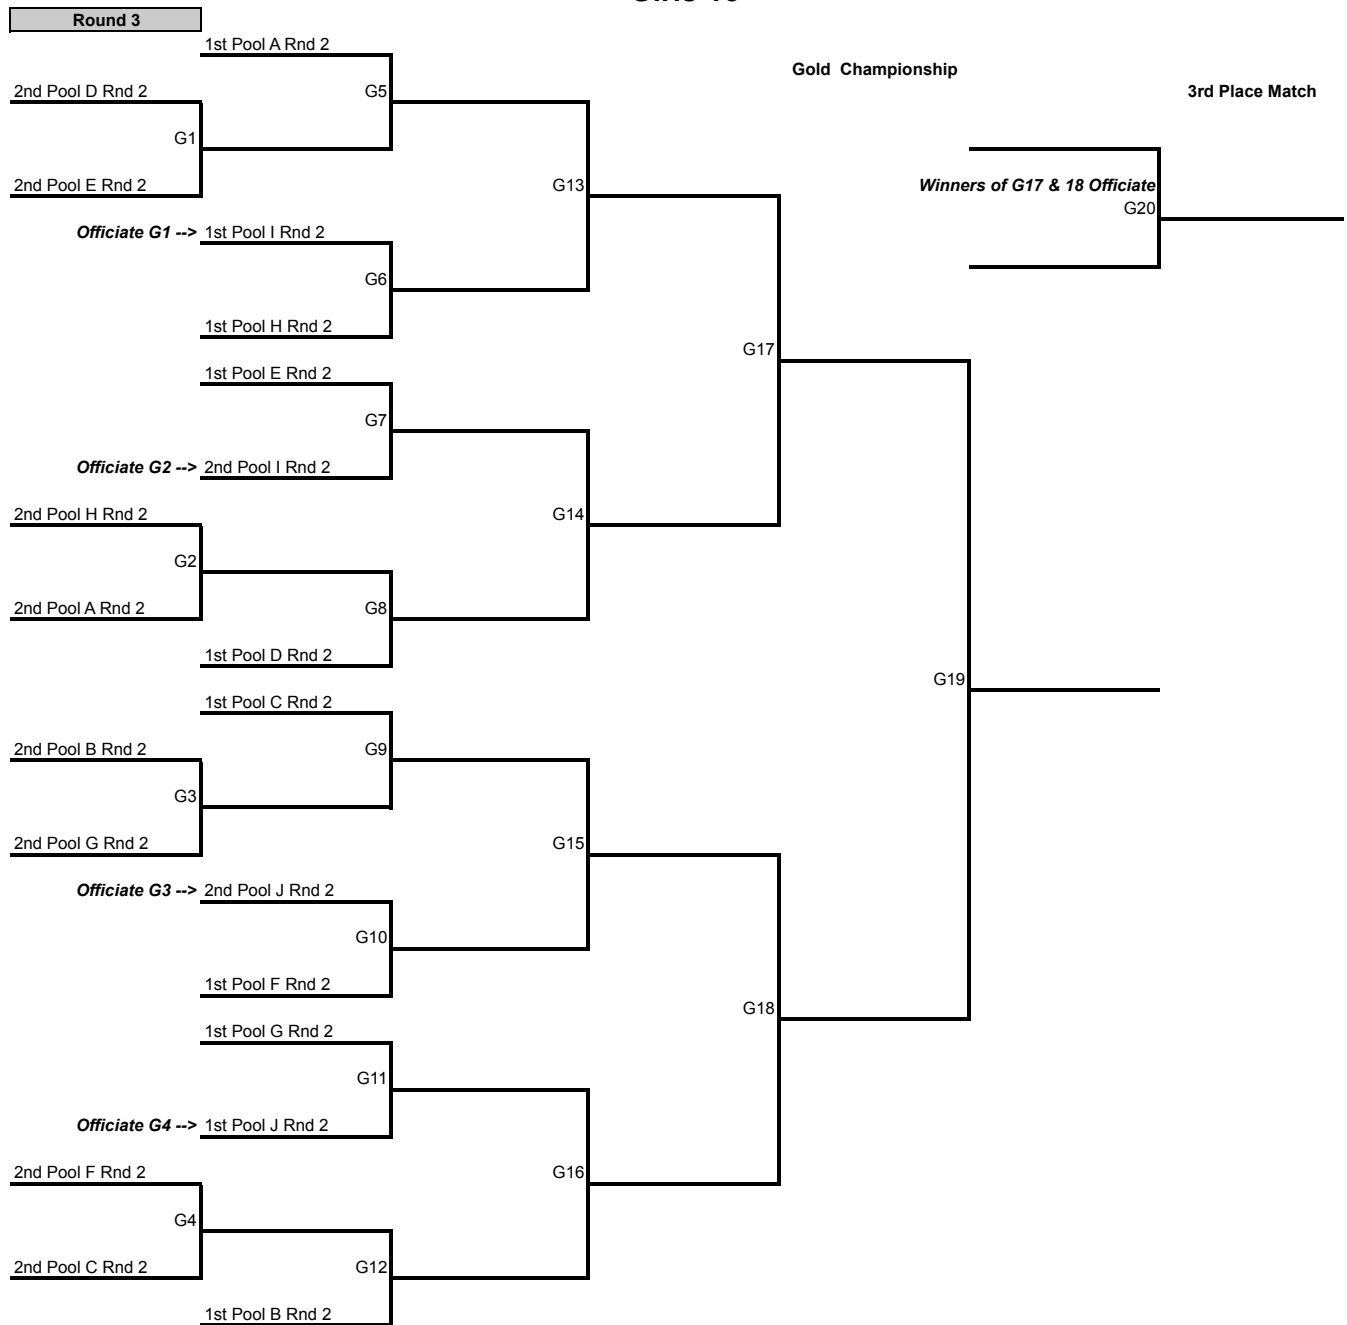

2010 Junior Region Bid Tournament

Girls 15