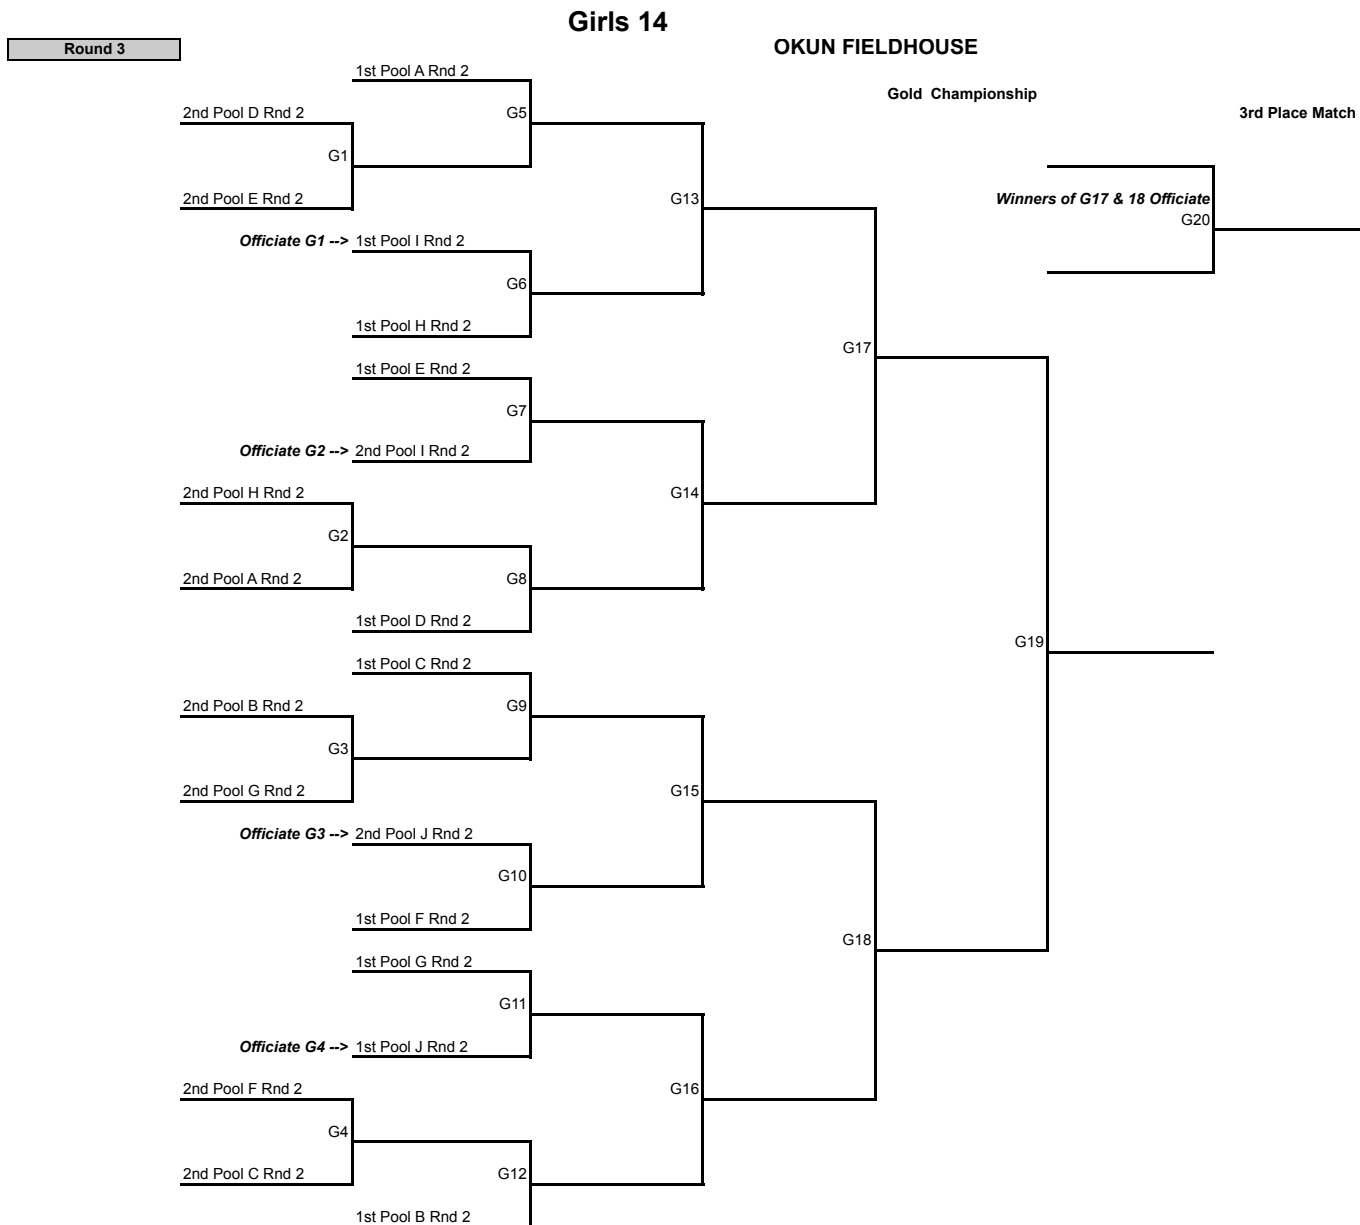

2010 Region Bid Tournament